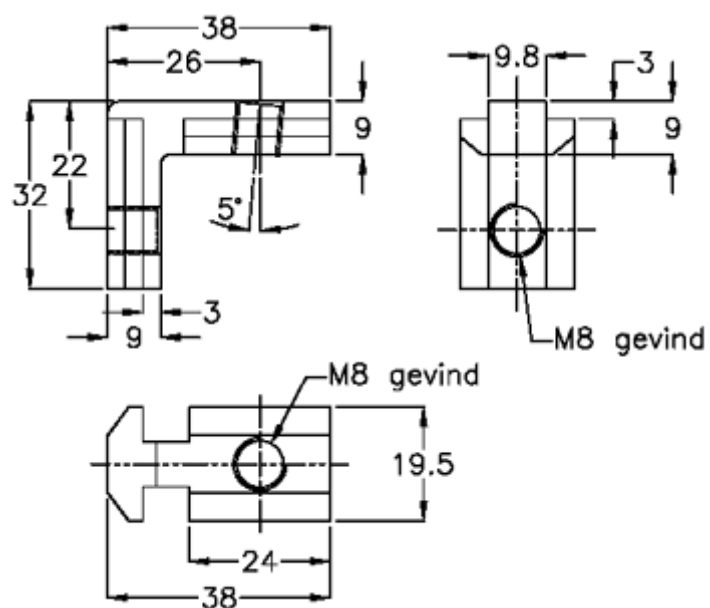

# Data Sheet

Article number: 0581421039

Description: Hepco MCS 1-242-1039  
Interior Bracket 32x38

## Measures

Size = 32x38

Weight (kg) = 0.25